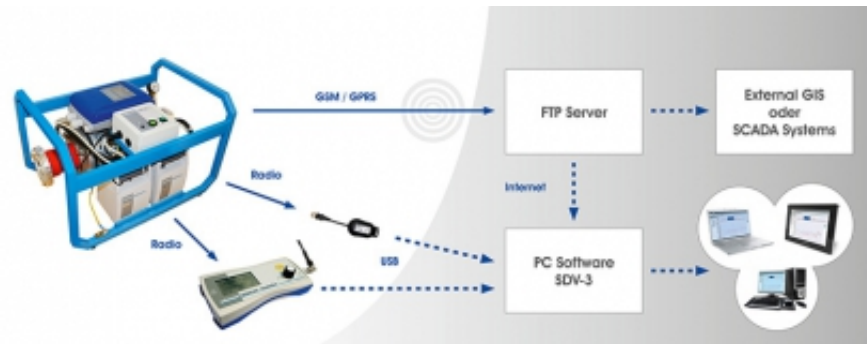

Pictures

•

•

User manual

[User manual TDM 300 (6.6 MB)](#)